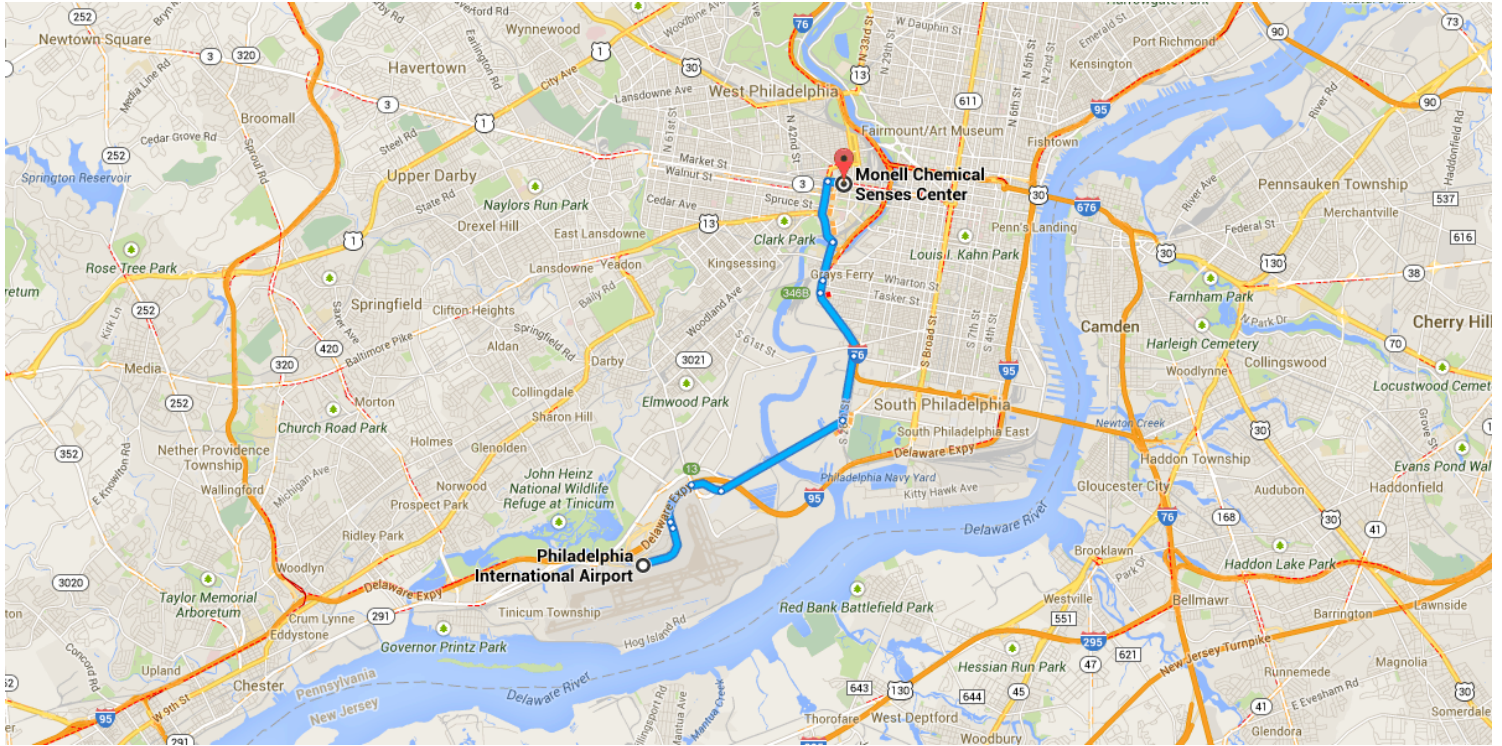

Directions from Philadelphia International Airport to Monell Chemical Senses Center Drive 8.2 mi, 18 min

○ Philadelphia International Airport

8800 Essington Ave, Philadelphia, PA 19153

Get on PA-291 E in Philadelphia from
Departures Rd

2.1 mi / 5 min

- ↑ 1. Head east on Departures Rd
0.9 mi
- ↘ 2. Keep right
476 ft
- ↑ 3. Take the ramp on the left to PA-291 E
0.7 mi
- ↘ 4. Take exit 13 to merge onto PA-291 E toward I-76 W/Valley Forge
0.5 mi

Continue on PA-291 E. Take S 26th St and S University Ave to Market St

6.1 mi / 13 min

-  5. Merge onto PA-291 E
2.1 mi
-  6. Turn **left** onto S 26th St
1.0 mi
-  7. Take the ramp onto I-76 W
1.1 mi
-  8. Take exit **346B** toward University Ave
0.2 mi
-  9. Merge onto S 34th St
0.6 mi
-  10. Continue onto S University Ave
1.0 mi
-  11. Turn **right** onto Market St
 Destination will be on the left
0.2 mi

Map data ©2013 Google